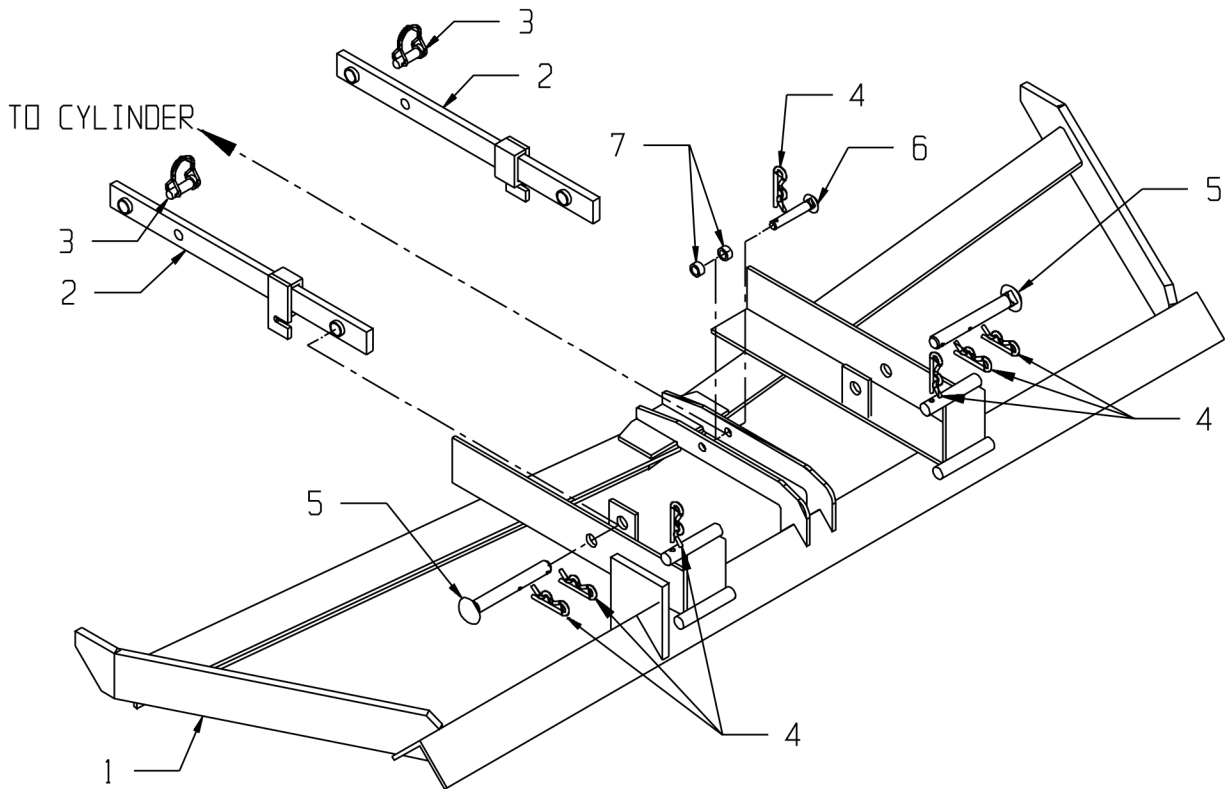

# Model GL 650

## Infield Groomer

### Base Unit, Infield Groomer

KEY	PART NUMBER	DESCRIPTION	QTY
1	GL650-1	Groomer Frame	1
2	GL650-3	Pull Arms (set of 2)	1
2	GL650-21-3	Pull Arms, MD & 2100 (set of 2)	1
2	GL650-03-1	Pull Arm w/1 Bushing 2020/3020/5020	1
2	GL650-03-2	Pull Arm w/2 Bushings 2020/3020/5020	1
3	HPB-09-01	Pull Arm Locking Pins (set of 2)	1
4	HP-8-10	Hitch Pin	6
5	HPB-02	6" Mounting Pin (set of 2)	1
6	HP-8-03	Mounting Pin, 3" x 1/2"	1
7	HP-8-382	Spacer (set of 2)	1
8	HPF-24	Side Marker Flag 24" (set of 2)	1
8	HPF-44	Side Marker Flag 44" (set of 2)	1
9	HP8-11	Hitch Pin	1