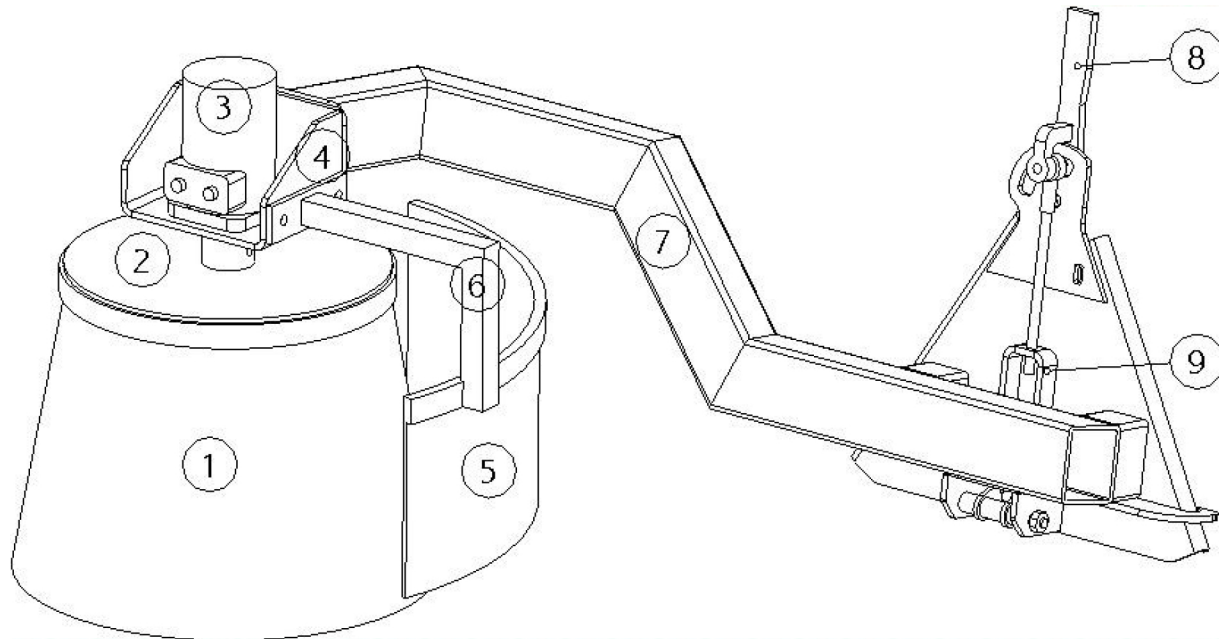

Lip Broom

Model LB-100

Lip Broom Parts

KEY	PART NUMBER	DESCRIPTION
1	LB-100-6	Brush
2	LB-100-5	Mounting Plate, Brush
3	LB-100-4	Motor
4	LB-100-3	Motor Bracket
5	LB-100-7-3	Plastic Shield
6	LB-100-7	Guard Frame
7	LB-100-1	Frame
8	LB-100-2-1	Handle
9	LB-100-2	Latch
10	LB-100-8	Hydraulic Hoses