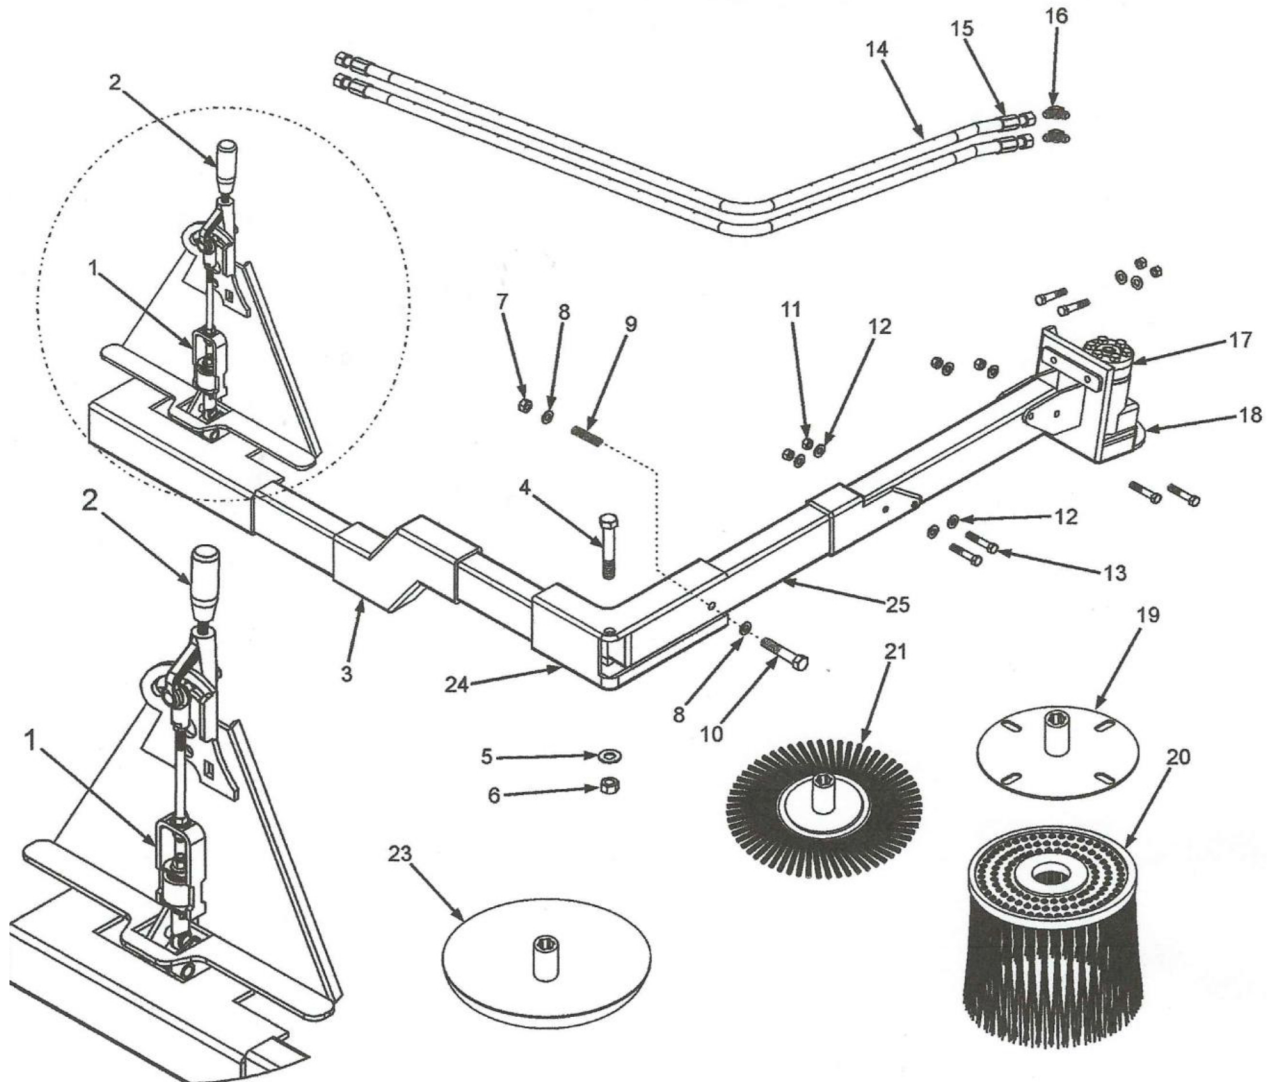

Lip Broom

Model LB-400

Lip Broom 400

KEY	PART NUMBER	DESCRIPTION	QTY	KEY	PART NUMBER	DESCRIPTION	QTY
1	LB400-2	Link, Latch	1	15		Ftg, Hyd	2
2	LB400-2-1	Handle	1	16		Quick Disc Connector	2
3	LB400-1	Hitch-Arm		17	LB400-4	Motor	1
4		Bolt, 1/2" x 4-1/4"	1	18	LB400-3	Motor Bracket	1
5		Washer, 1/2"	2	19	LB400-5	Spline Collar Plate	
6		Nut, 1/2" Nylock	1	20	LB400-6	Poly Brush	
7		Nut, 1/2" Nylock	1	21	LB400-11	Wire Brush	
8		Washer, 1/2"	2			ξ	
9		Compression Spring	1			1	
10		Bolt, 1/2" x 4-1/2"	1	23	LB400-9	Cartpath Edger	
11		Nut, 3/8" Nylock	2	24	LB400-1-2	Extension Arm	1
12		Washer, 3/8"	4	25	LB400-1-3	Adjustment Arm	1
13		Bolt, 3/8" x 3-1/4"	2				
14	LB400-8	Hose	2				