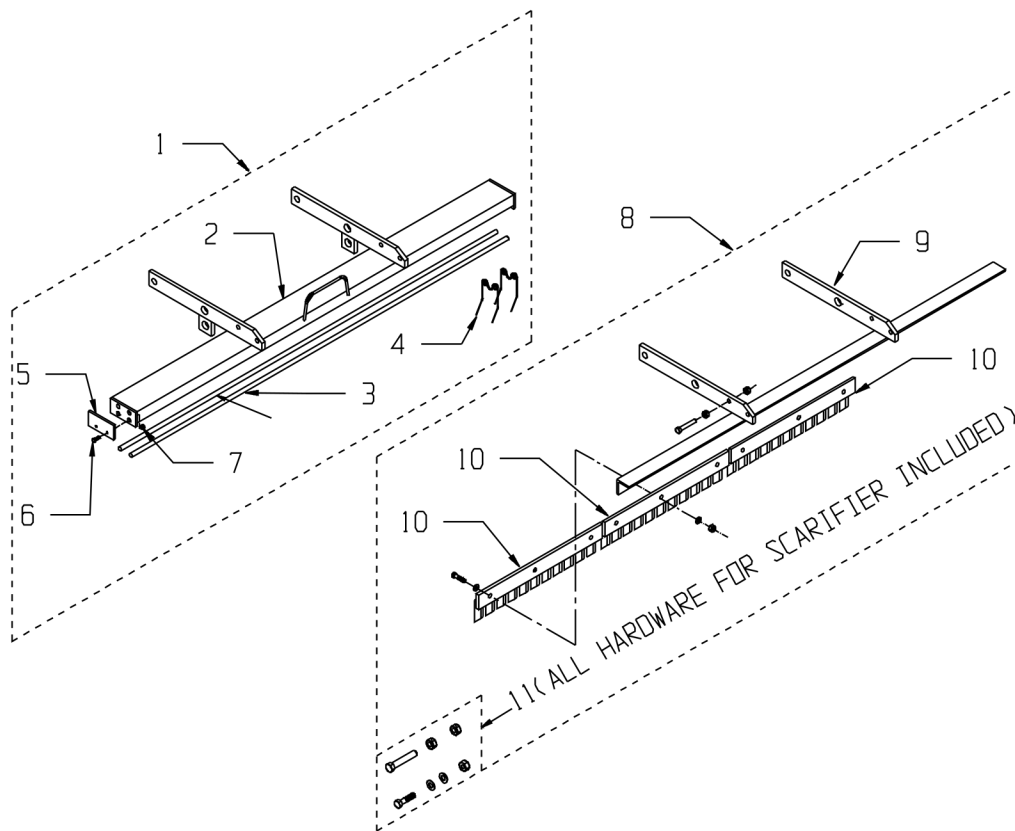

# Model GL 650

### Scarifier Options

KEY	PART NUMBER	DESCRIPTION	QTY
<b>1</b>	<b>GL650-4-10</b>	<b>Spring Tine Assembly, Complete</b>	<b>1</b>
2	GL650-4-10-1	Spring Tine Channel With Arms	1
3	GL650-4-10-2	Rods, 1/2" x 60"	2
4	GL650-4-15	Spring Tine Replacement, Set (Includes 38 Pcs)	1
5	GL650-4-10-3	2" x 4" x 1/4", End Cap	1
6		HHCS, 1/4" x 3/4"	2
7		Lock Nut, 1/4"	2
<b>8</b>	<b>GL650-4</b>	<b>Scarifier Assembly, Complete</b>	<b>1</b>
9	GL650-4-1-1	5 Foot Scarifier Angle	1
10	GL650-4-5-3	Scarifier Replacement, Set (Includes 3 Pcs)	1
11	GL650-4-9	Hardware Package For Scarifier (includes items listed below)	Ref
		7/16"-14 x 2 1/2" Carriage Bolts W/ Nuts	2
		Bolt, 3/8"-16 x 1 1/2"	9
		Flat Washer, 3/8 "	18
		Lock Nut, 3/8 "	9